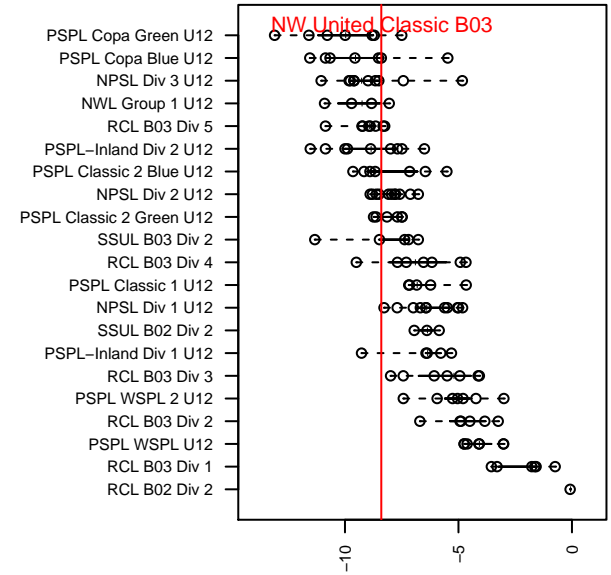

NW United Classic B03

NW United FC
 Burlington, WA
 B03 total strength=409
 attack=0.23 defense=0.28
 fall league = PSPL Copa Blue U12
 spr league = Spr PSPL Copa U12
 notes= Wedge 2015

alt names used:
 NW United
 26 NWU B03/U12 Classic Wedge
 Northwest United FC NWU B03/U12 Classic W
 Northwest United FC NWU B03/U12 Classic W

Venues played:
 2015 Baker Blast COPA U12
 2015 KCC BU12 Silver
 2015 PSPL Copa Blue U12
 2015 Spr PSPL Copa U12

NW United Classic B03
 Dots are actual minus expected GF (blue circles) and GA (red triangles).
 Blue line is smoothed change in attack strength. Red is smoothed change in defense strength.

**attack and defense variance (black dot)
relative to other teams
and top 10 in region**

**attack and defense rating
relative to others at age
and all opponents in last 13 months**

Performance relative to 13 month average