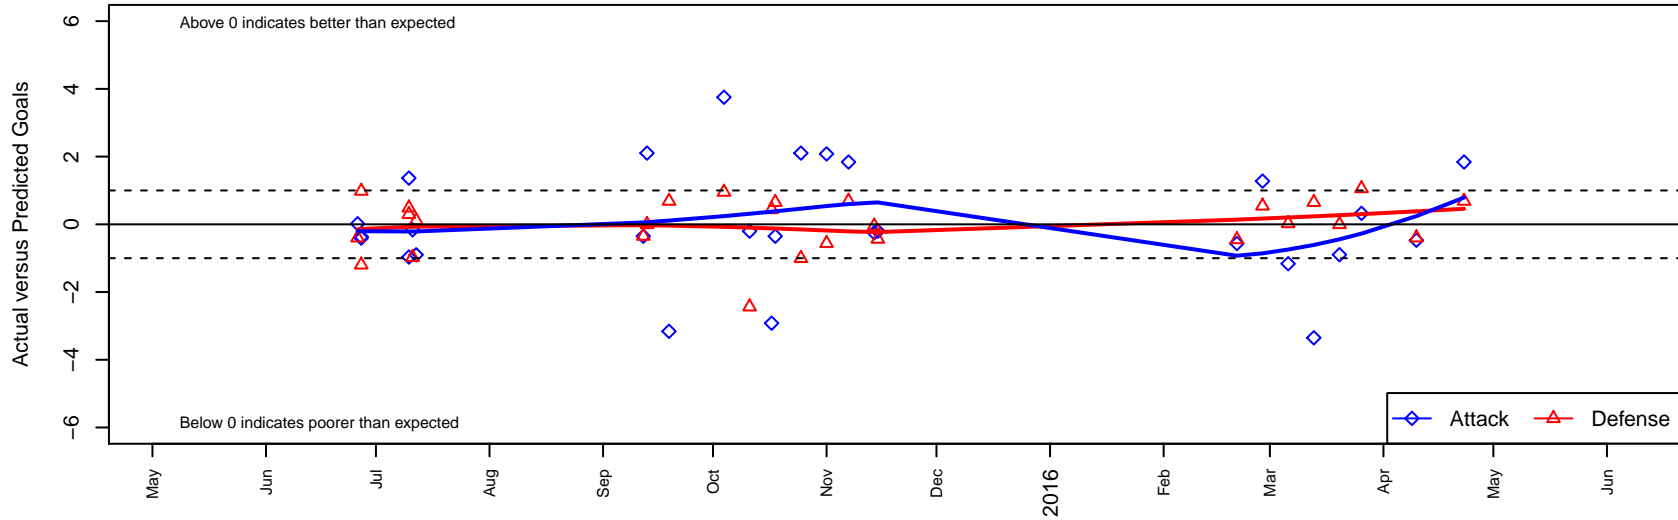

NW United Classic B03

NW United FC
 Burlington, WA
 B03 total strength=409
 attack=0.23 defense=0.28
 fall league = PSPL Copa Blue U12
 spr league = Spr PSPL Copa U12
 notes= Wedge 2015

alt names used:
 NW United
 26 NWU B03/U12 Classic Wedge
 Northwest United FC NWU B03/U12 Classic W
 Northwest United FC NWU B03/U12 Classic W

Venues played:
 2015 Baker Blast COPA U12
 2015 KCC BU12 Silver
 2015 PSPL Copa Blue U12
 2015 Spr PSPL Copa U12

NW United Classic B03
 Dots are actual minus expected GF (blue circles) and GA (red triangles).
 Blue line is smoothed change in attack strength. Red is smoothed change in defense strength.

**attack and defense variance (black dot)
relative to other teams
and top 10 in region**

**attack and defense rating
relative to others at age
and all opponents in last 13 months**

Performance relative to 13 month average